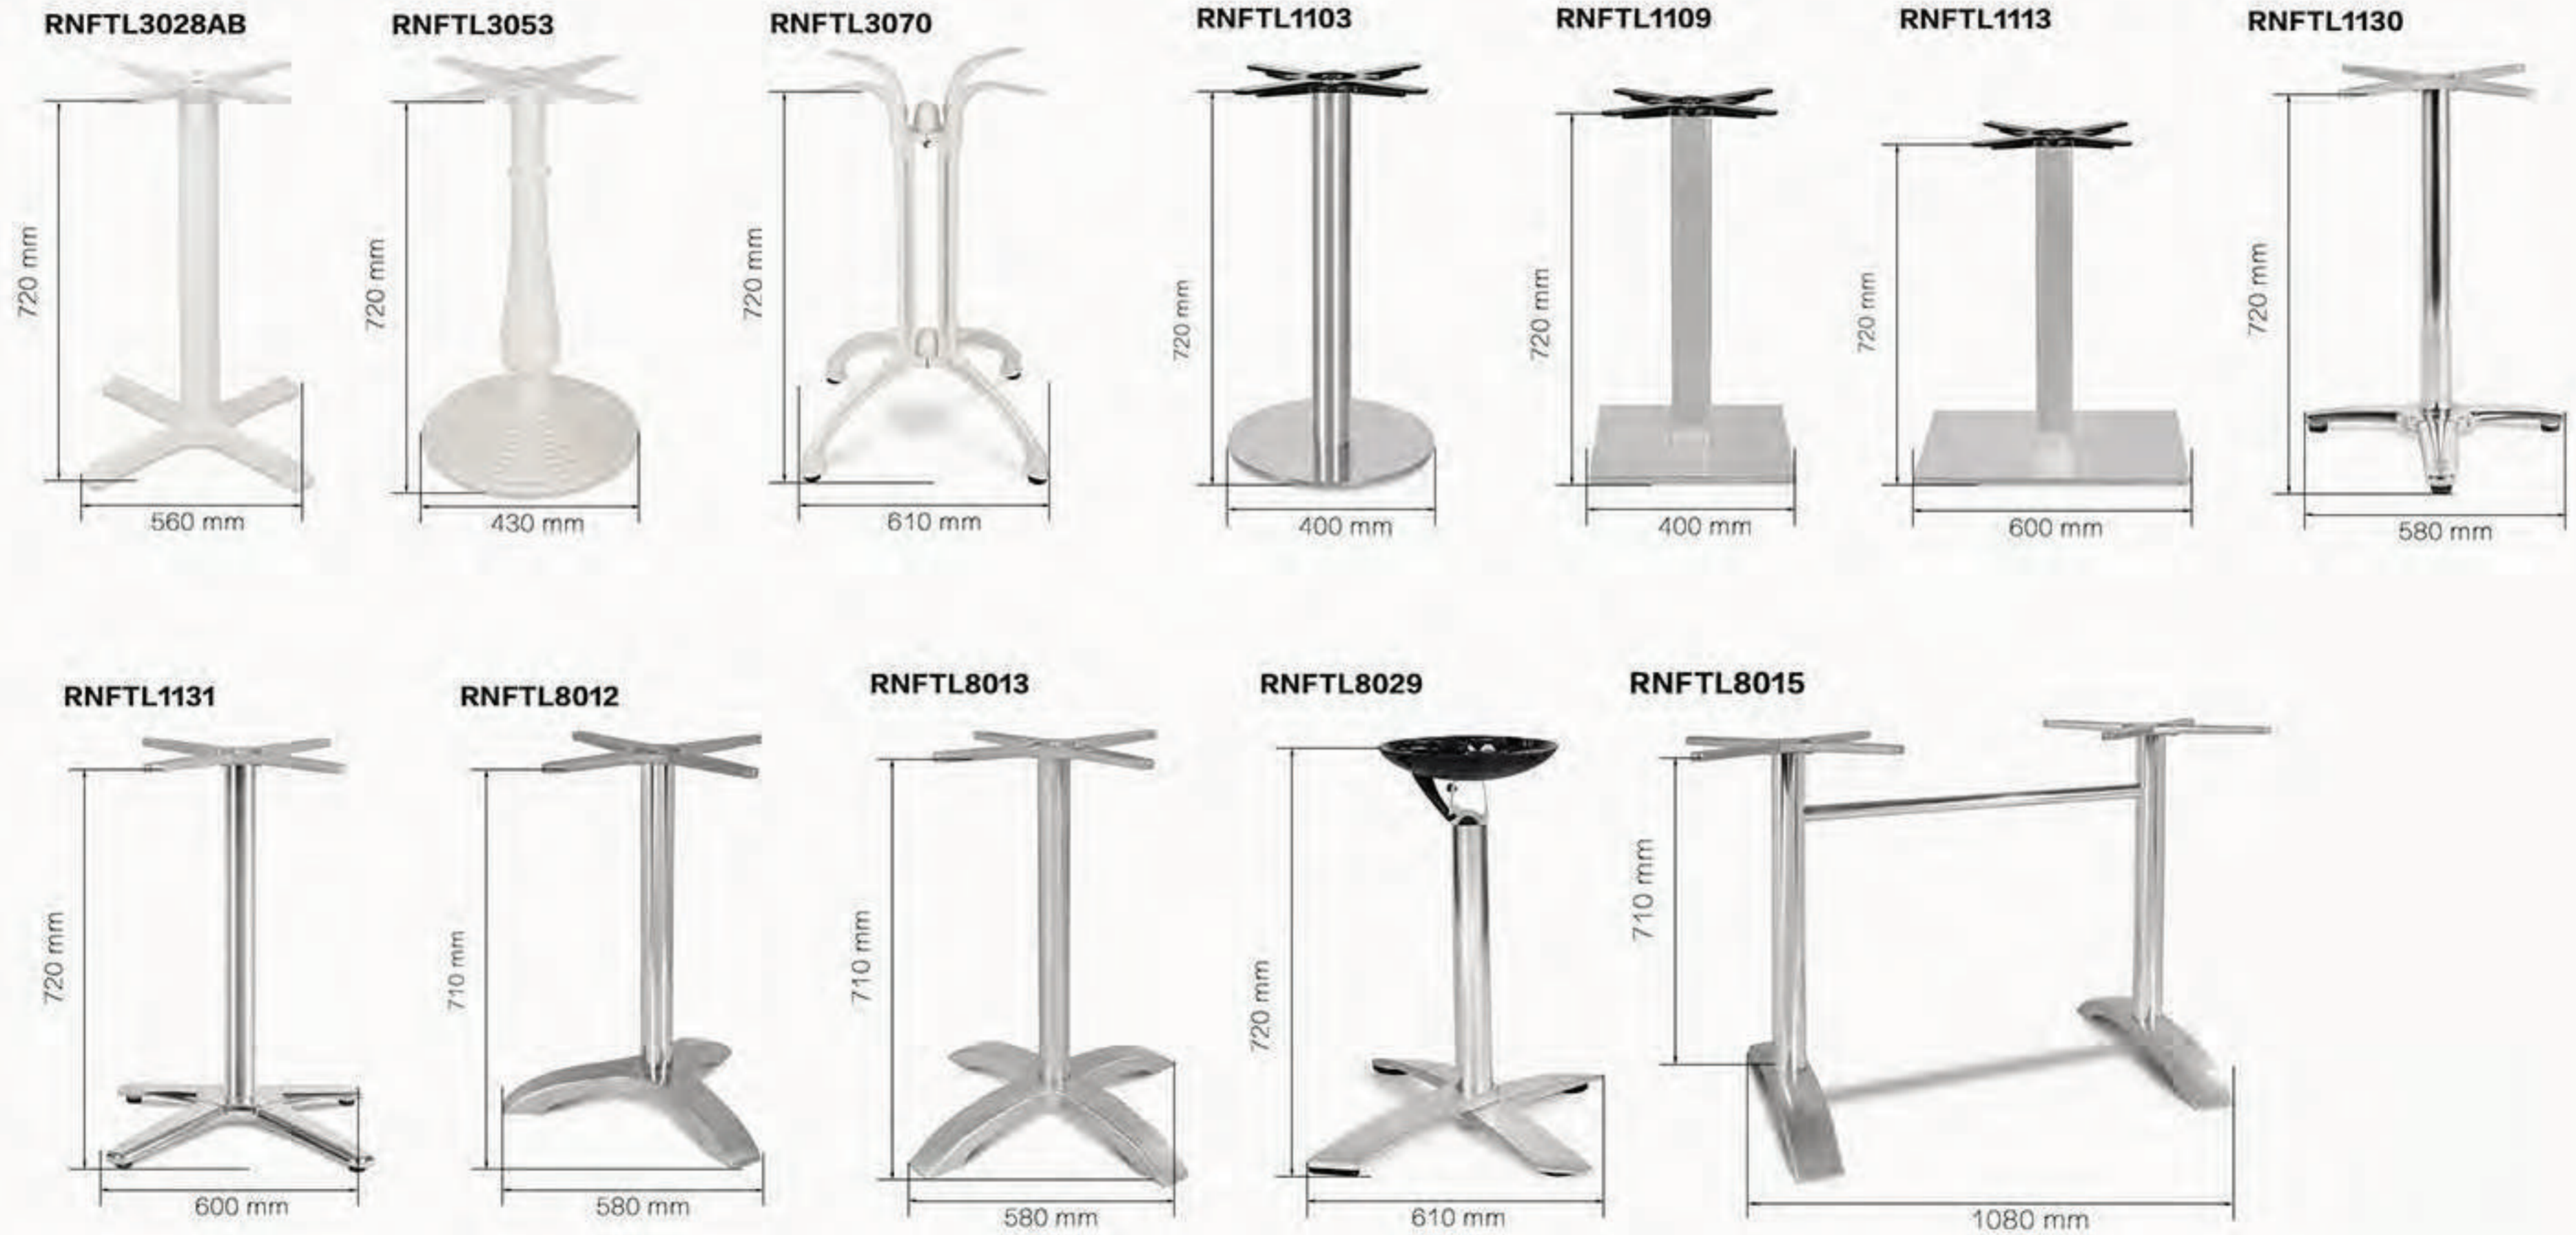

RNWF1042

RNWF1086

Table base series