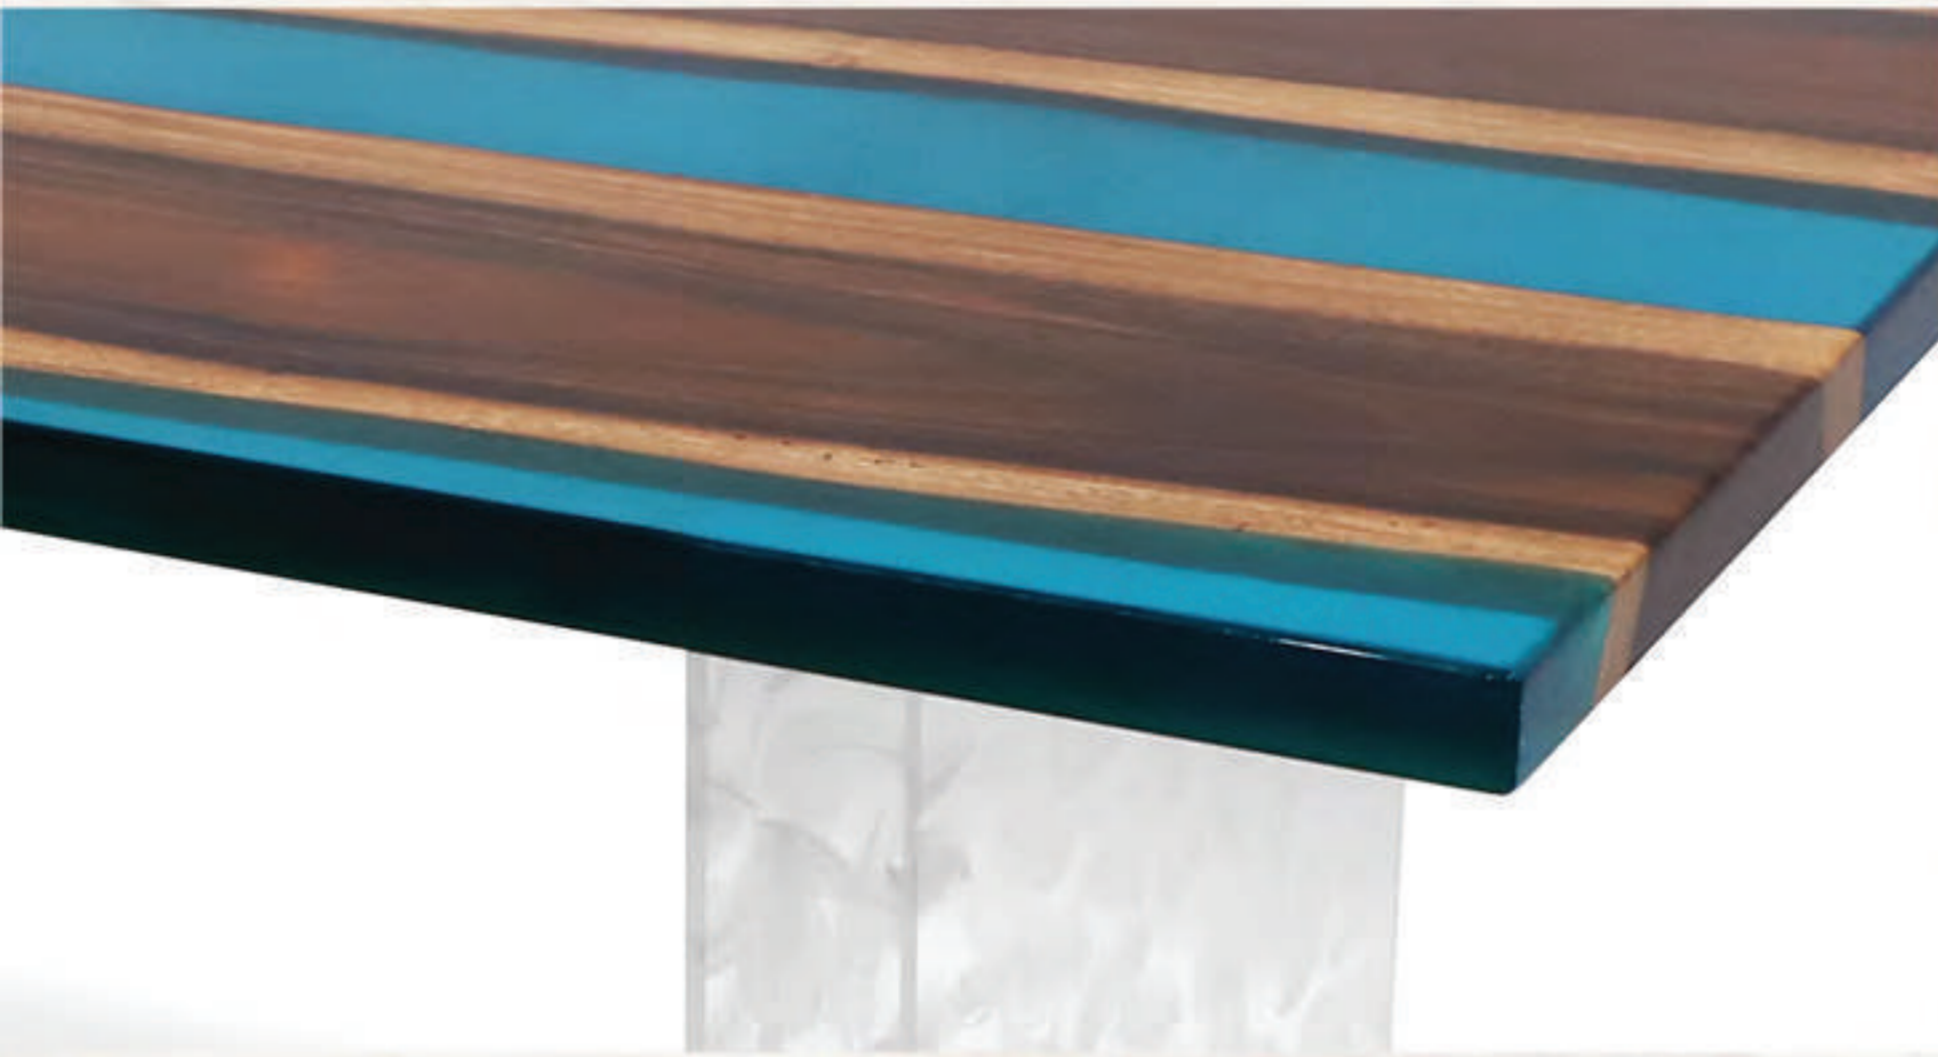

# Table Top - Resin&Wood series

Size can be customize

RN0465F00001

RN0465F00002