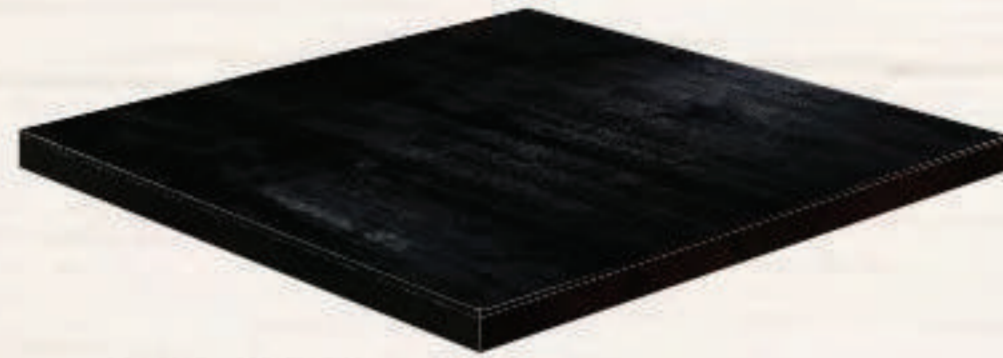

## Table Top - Old elm series

Size can be customize

Steel table foot has unique characteristics when it is stretched and shaped since it remains strong.  
Different table foot designs make the whole table/chair outstanding.

## Table Top - Italian design

(Size can be customized)

RNFTT1805

RNFTT1805

RNFTT1810

The table top is fit for restaurant with nostalgic style, stain-resistant pattern of table tops keep balance with atmosphere of warm lighting to create a comfortable dining environment.

## Table Top - Italian design

(Size can be customized)

RNFTT1806

RNFTT1807

RNFTT1808

RNFTT1803

RNFTT1804

Specially matched country decoration style with naturally black walnut table top, providing stain-resistant while keeping bold at the same time.