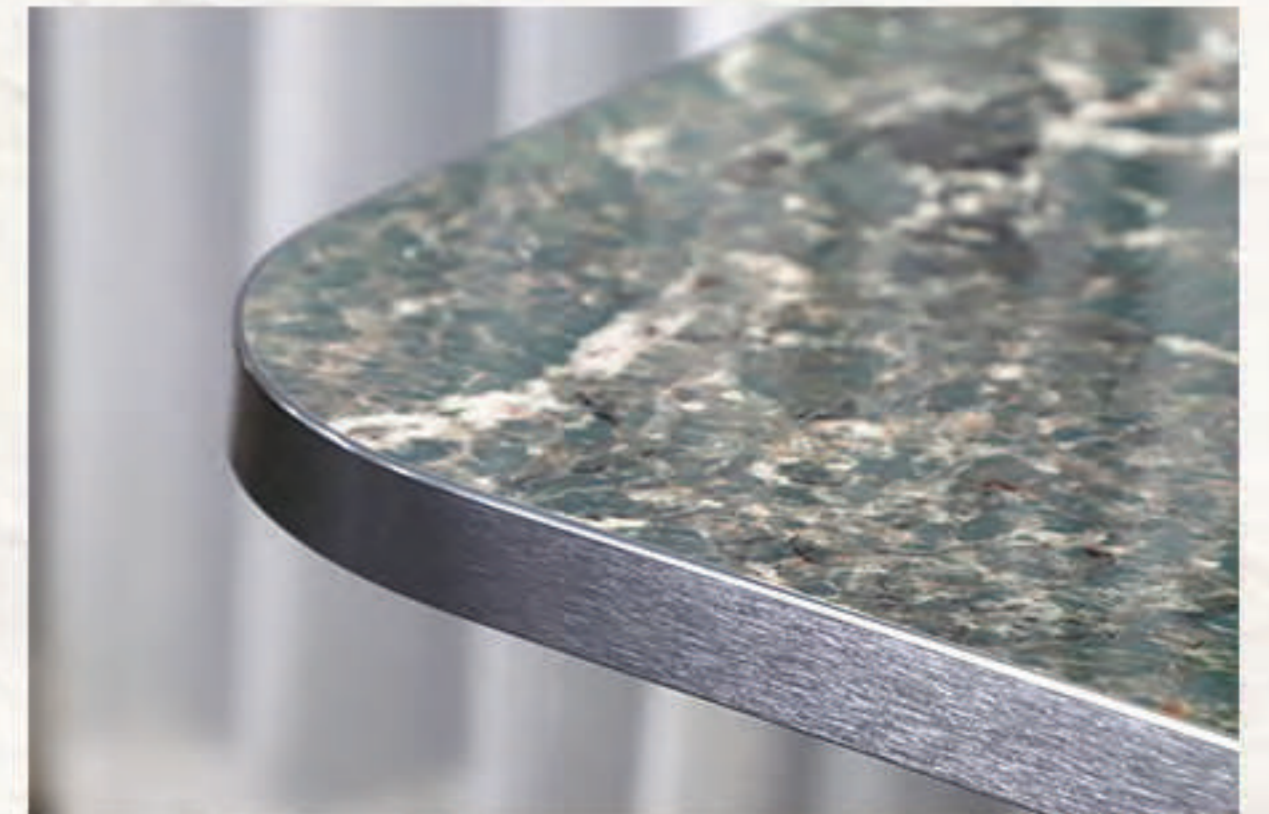

**ARC ANTI -BUMP
DESIGN**

Comprehensive round and polishing
treatment, anti -bump, safety