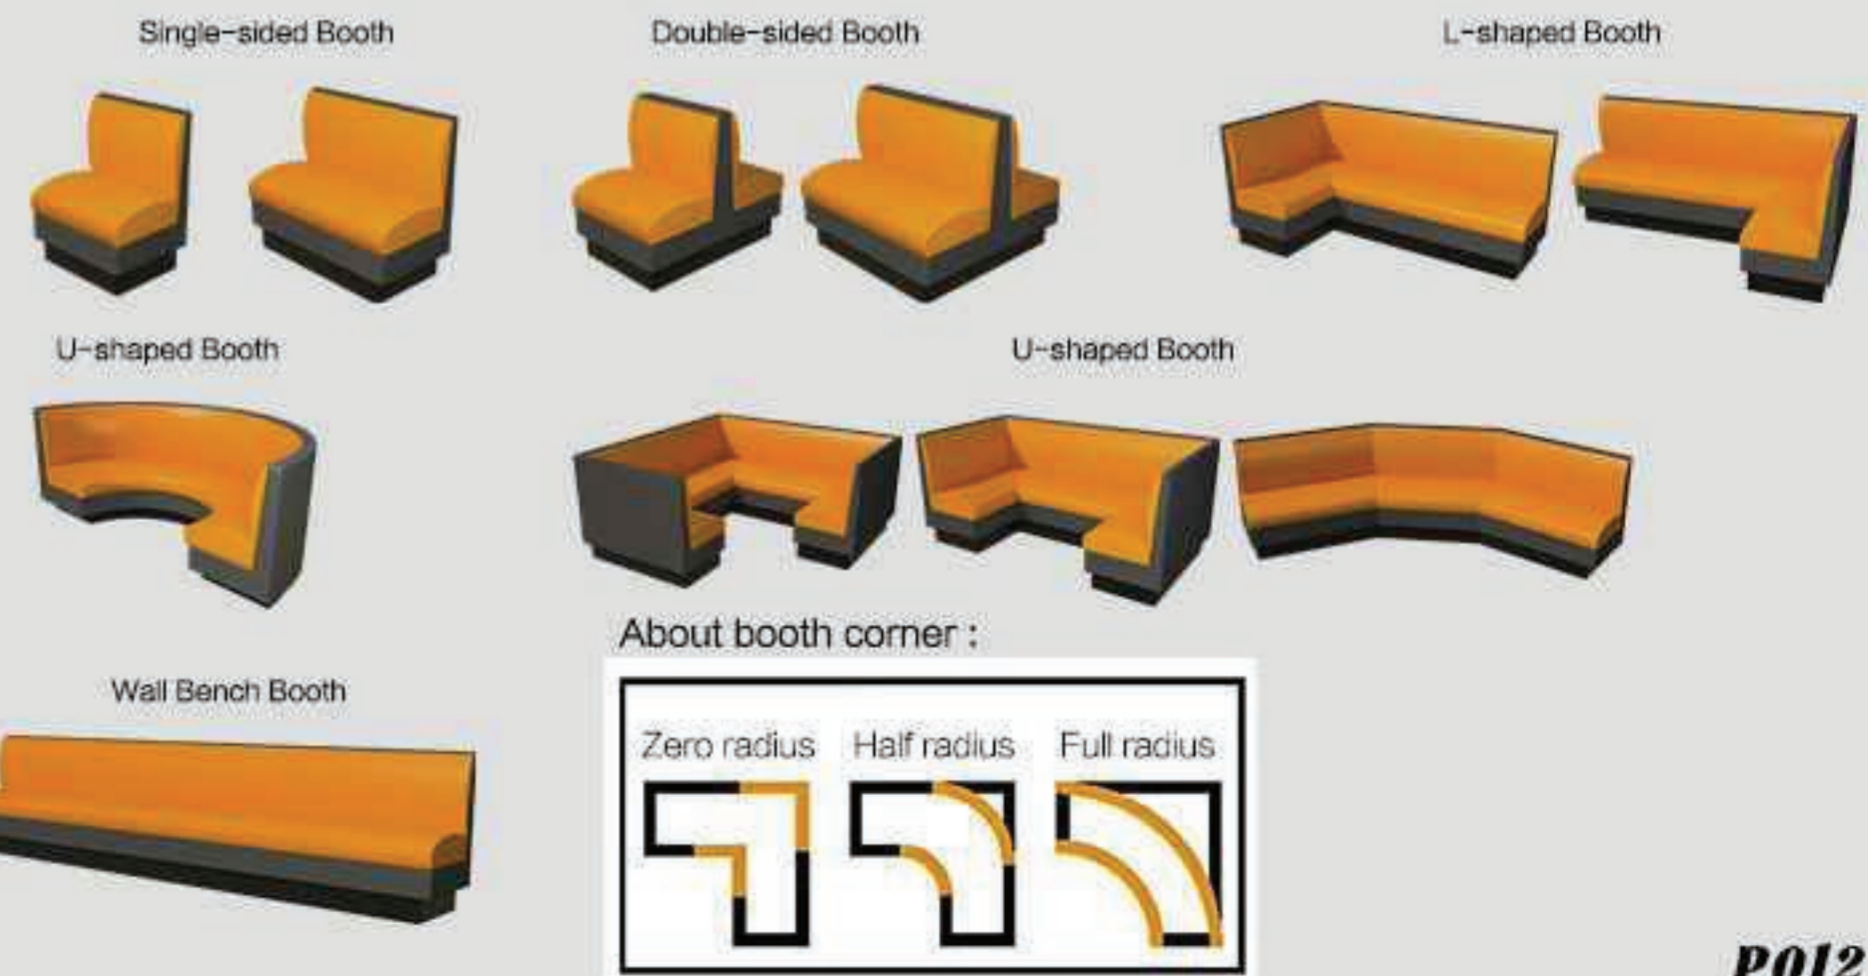

Custom shapes