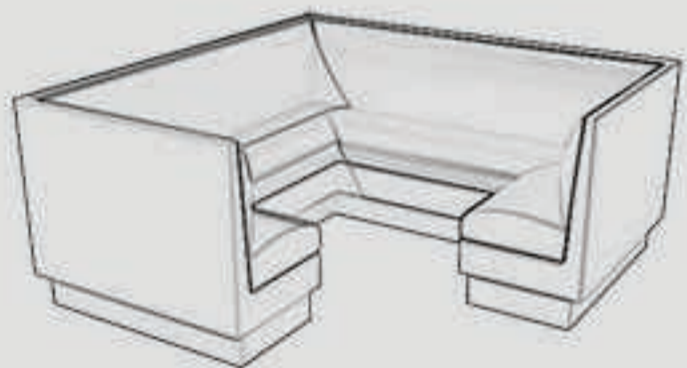

Workshop process diagram

Workshop process diagram

**Semicircular S-shaped
card holder**

RN1080F00007
Size Customizable

Workshop process diagram

Surround Deck

RN1080F00006
Size Customizable

Cross Deck

RN1080F00002

Size Customizable

▶ 3D Modeling

1/2 Circle Booth

Size Customizable

Workshop process diagram

▶ 3D Modeling

Cross Deck
Size Customizable