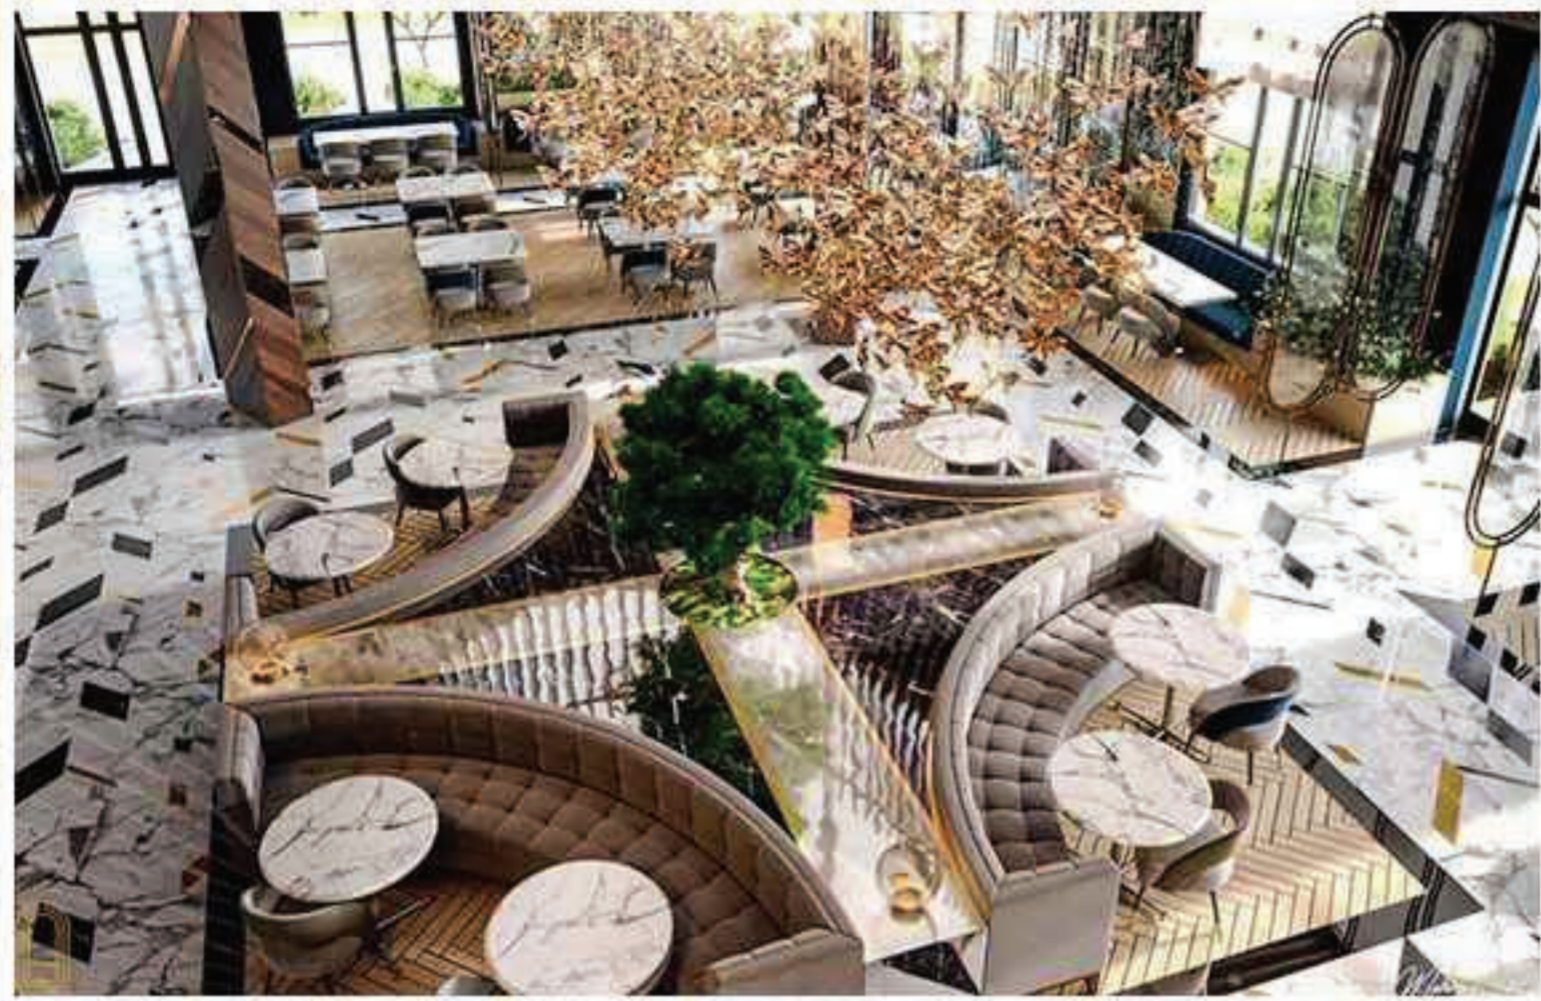

RN1080F00002

Size Customizable

▶ 3D Modeling

1/2 Circle Booth

Size Customizable

Workshop process diagram

▶ 3D Modeling

Cross Deck
Size Customizable