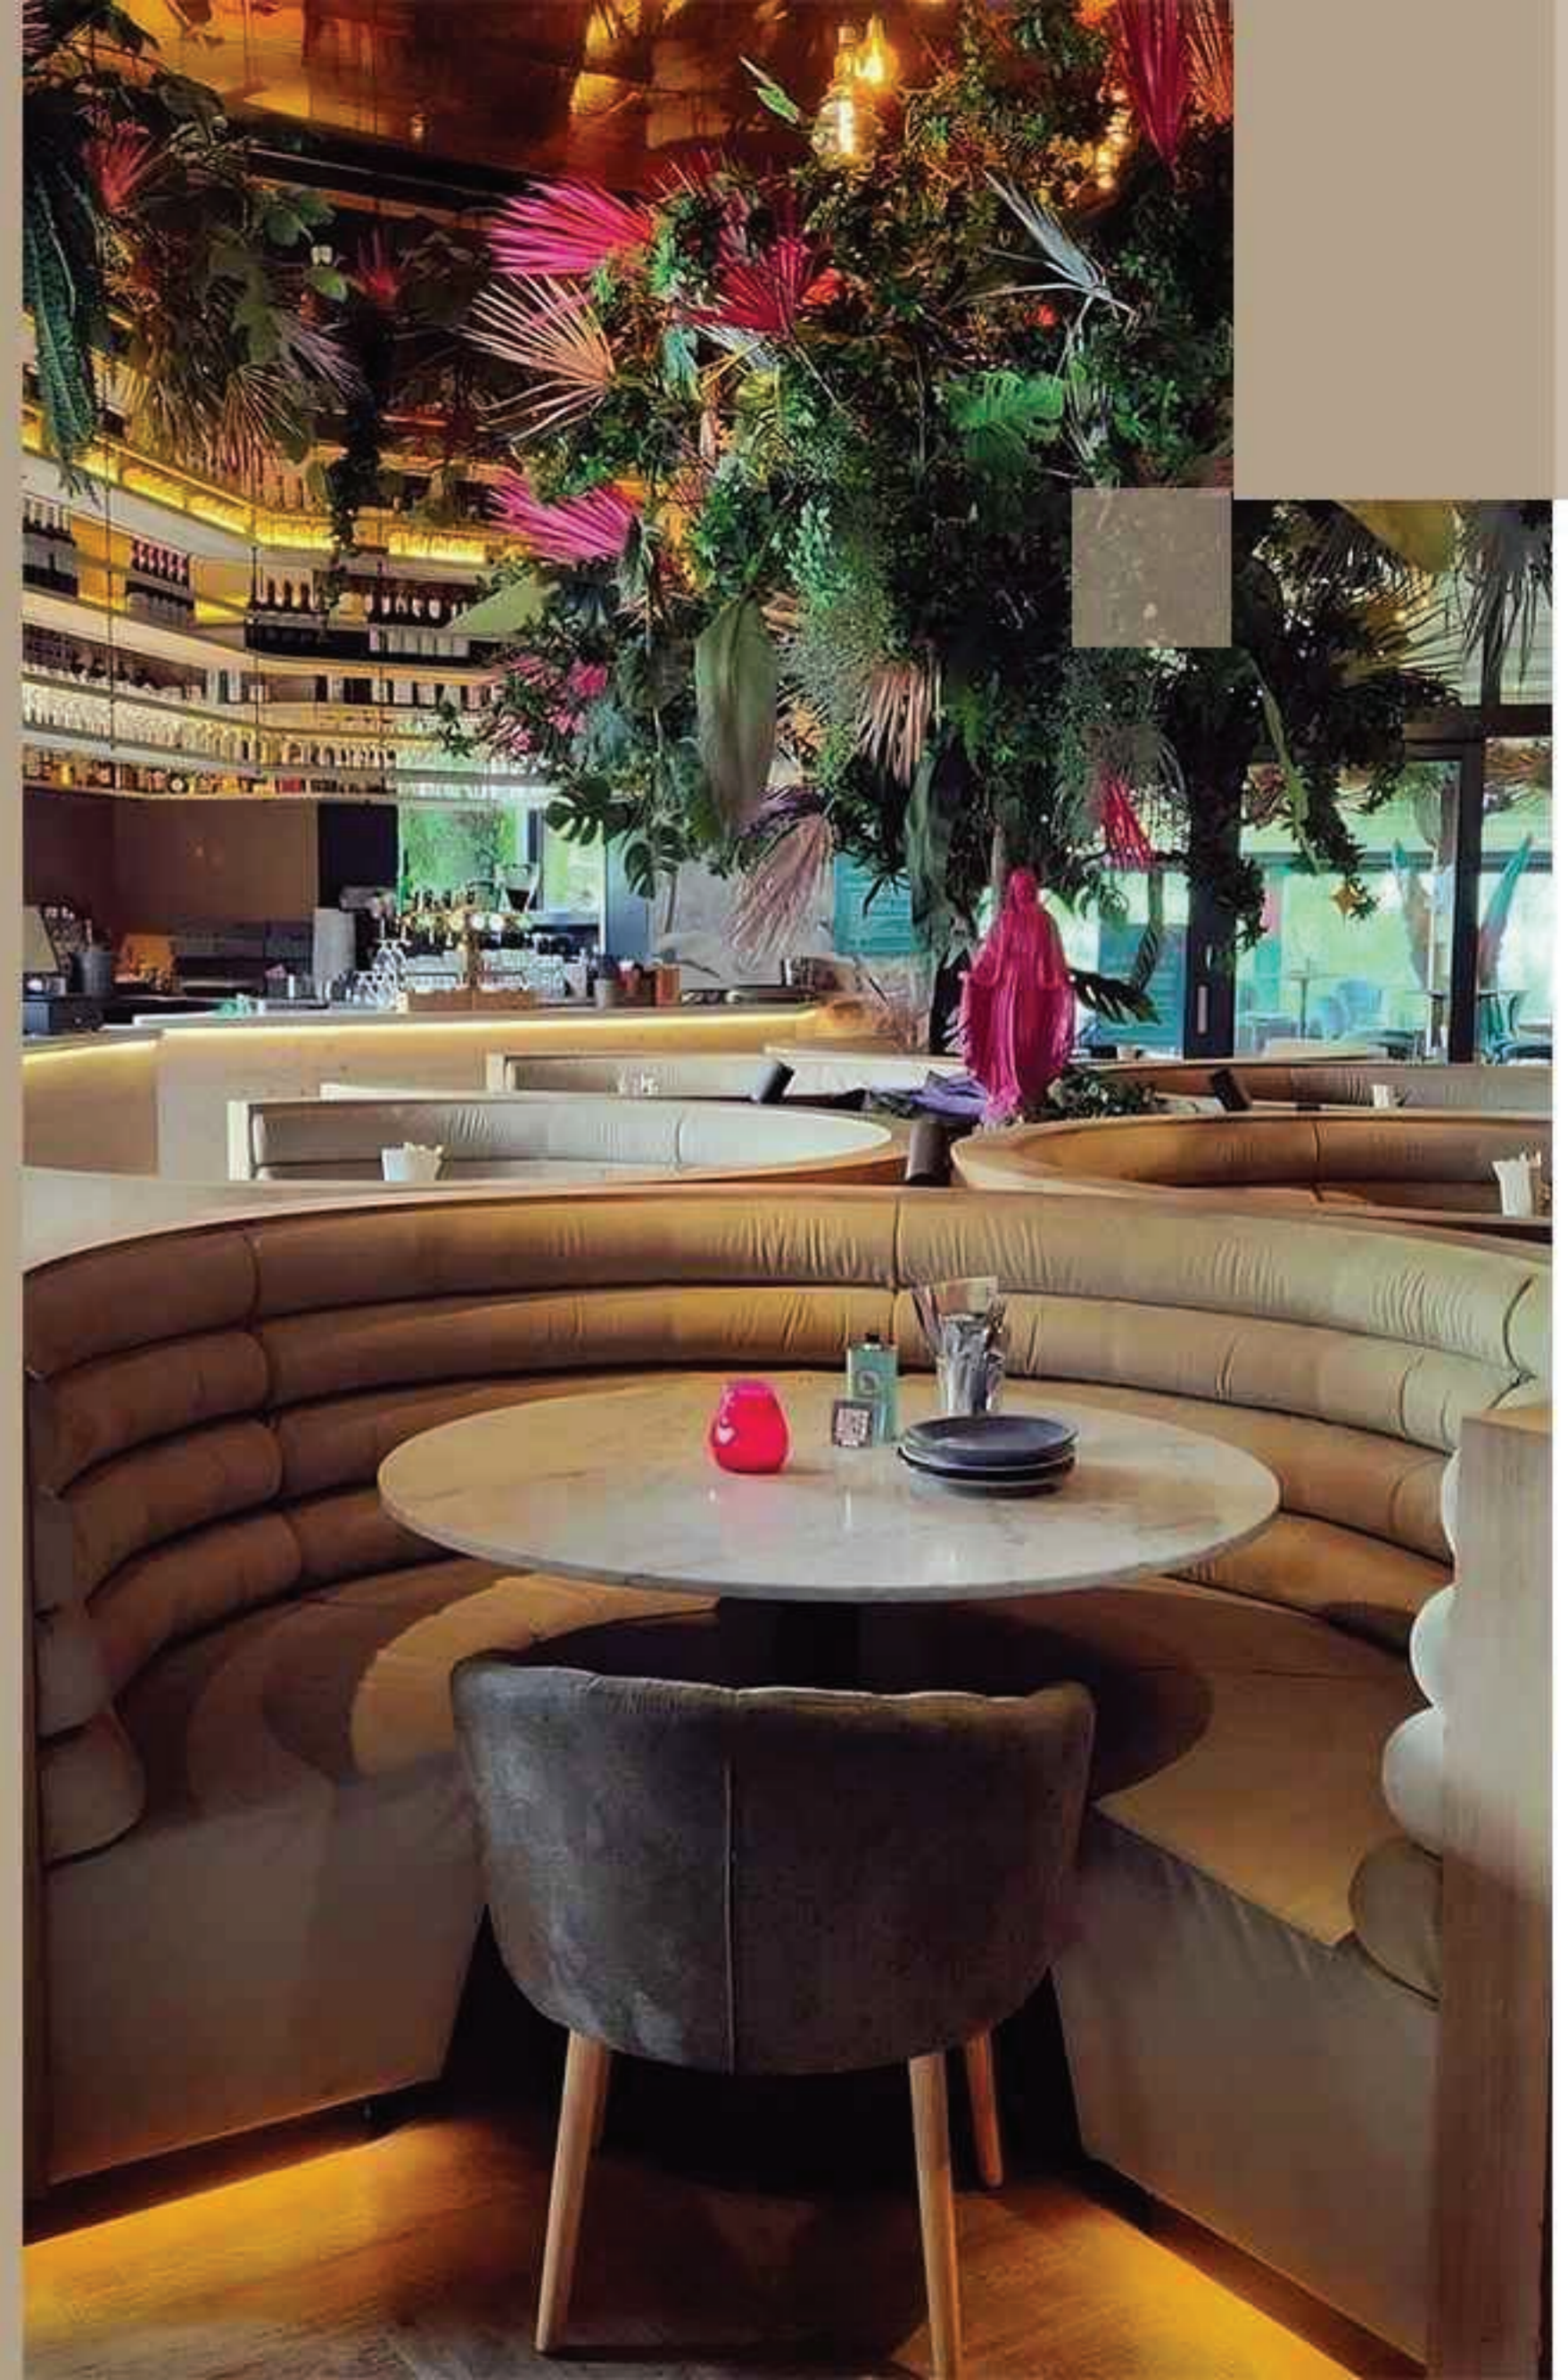

EMPIRE
PROJECT SOLUTIONS

RESTAURANT BOOTH

The Trend Choice

Design × Details × Customization